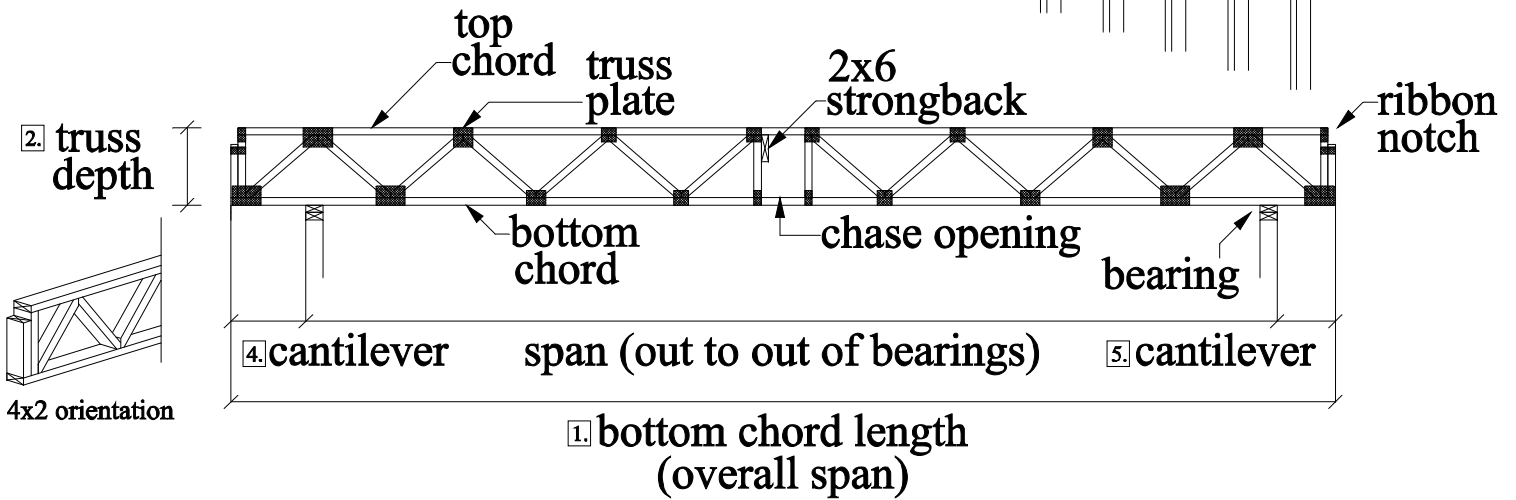

The Lockhart Truss Co., Inc.  
 1505 Blackjack Street (FM20 E.)  
 Lockhart, TX 78644  
 512-398-5300  
 512-398-5302(FAX)

<b>Customer Info:</b>							
<b>Job Name:</b>				<b>Address:</b>			
<b>Label</b>	<b>Qty.</b>	<b>Span 1.</b>	<b>Depth 2.</b>	<b>O/C spacing 3.</b>	<b>Left Cantilever 4.</b>	<b>Right Cantilever 5.</b>	<b>Notes: common, girder, ladder, etc...</b>
<b>Special Notes:</b>							
(loading, building codes, flooring materials, etc...)							