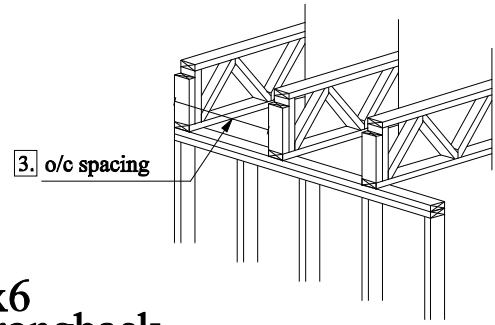

The Lockhart Truss Co., Inc.  
 1505 Blackjack Street (FM20 E.)  
 Lockhart, TX 78644  
 512-398-5300  
 512-398-5302(FAX)

<b>Customer Info:</b>							
<b>Job Name:</b>				<b>Address:</b>			
<b>Label</b>	<b>Qty.</b>	<b>Span 1.</b>	<b>Depth 2.</b>	<b>O/C spacing 3.</b>	<b>Left Cantilever 4.</b>	<b>Right Cantilever 5.</b>	<b>Notes: common, girder, ladder, etc...</b>
<b>Special Notes:</b>							
(loading, building codes, flooring materials, etc...)							