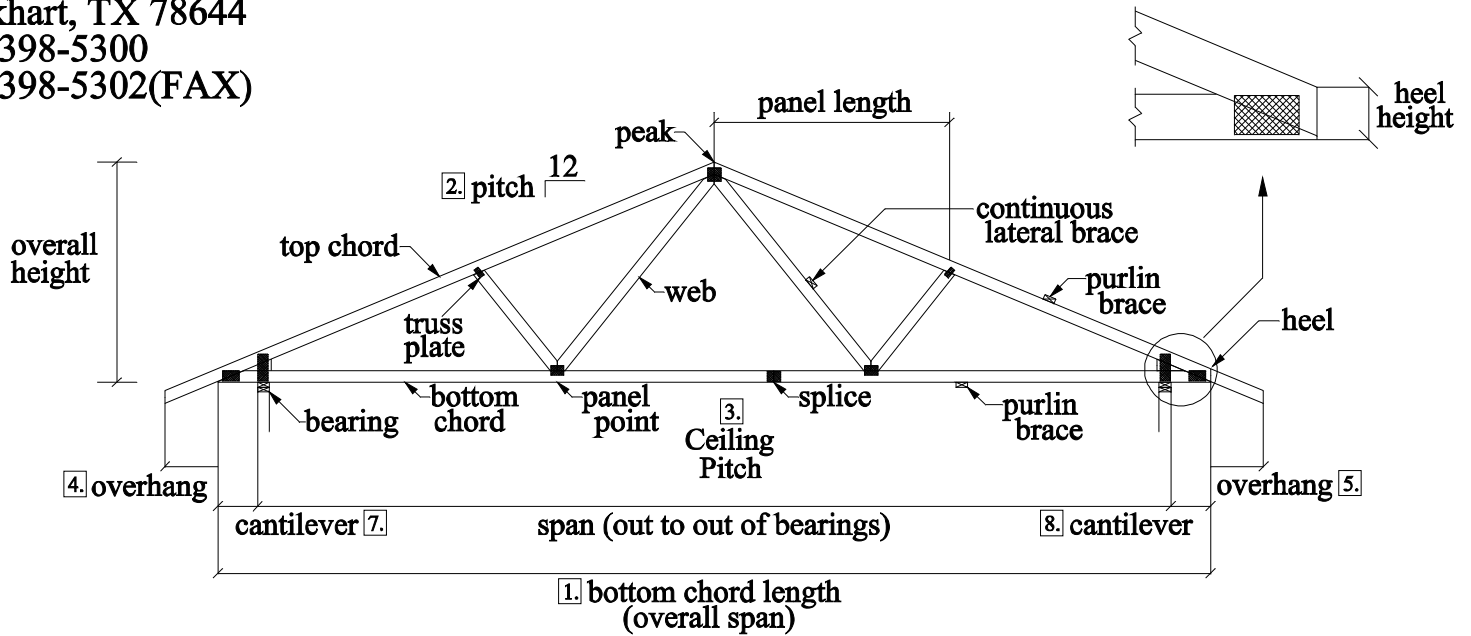

The Lockhart Truss Co., Inc.
 1505 Blackjack Street (FM20 E.)
 Lockhart, TX 78644
 512-398-5300
 512-398-5302(FAX)

Customer Info:										
Job Name:					Address:					
Label	Qty.	Span 1.	Roof Pitch 2.	Ceiling Pitch 3.	Left Overhang 4.	Right Overhang 5.	O/C spacing	Left Cant. 7.	Right Cant. 8.	common, gable, scissor etc...
Special Notes:										
(loading, building codes, roofing materials, etc...)										